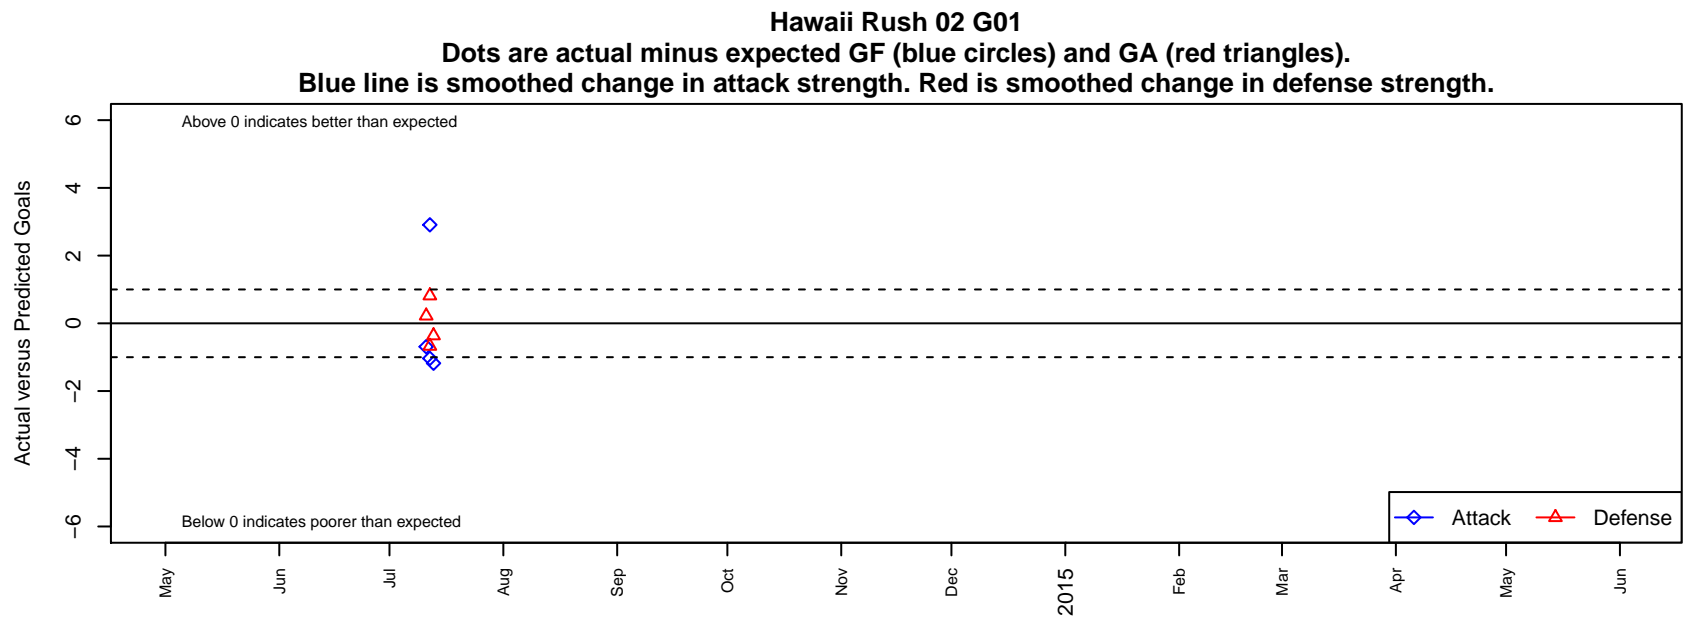

Hawaii Rush 02 G01

, HI
G01 total strength=1017
attack=1.7 defense=2.65
notes= Windward 2014

alt names used:

Venues played:
2014 Seattle Cup GU13

date	home		away		venue	pred.home	pred.away
2014-07-13	Hawaii Rush 02 G01	0	West Seattle En Fuego G01	1	2014 Seattle Cup GU13	1.18	0.64
2014-07-12	Hawaii Rush 02 G01	0	PS Slammers Black G01	0	2014 Seattle Cup GU13	1.04	0.82
2014-07-12	Seattle United W Blue G01	1	Hawaii Rush 02 G01	5	2014 Seattle Cup GU13	0.33	2.09
2014-07-11	Hawaii Rush 02 G01	3	Whatcom FC Rangers White G01	0	2014 Seattle Cup GU13	3.69	0.22